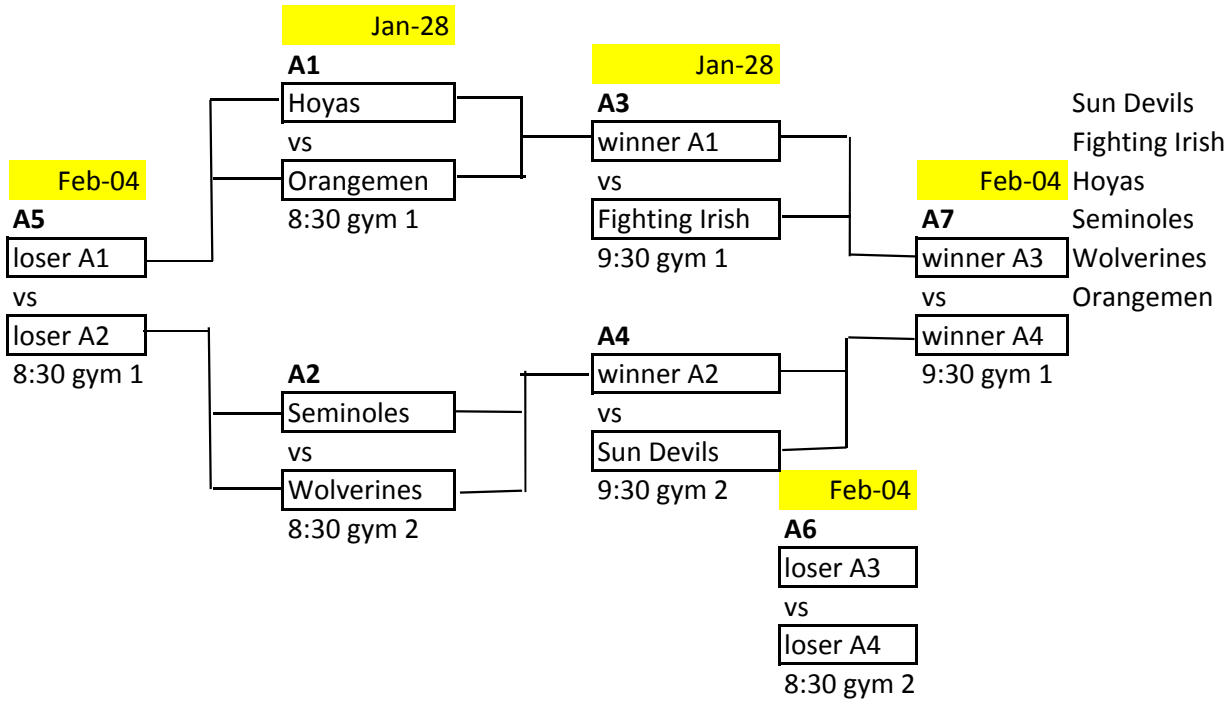

ATOM BOYS PLAYOFF SCHEDULE

"A" Draw

"B" Draw