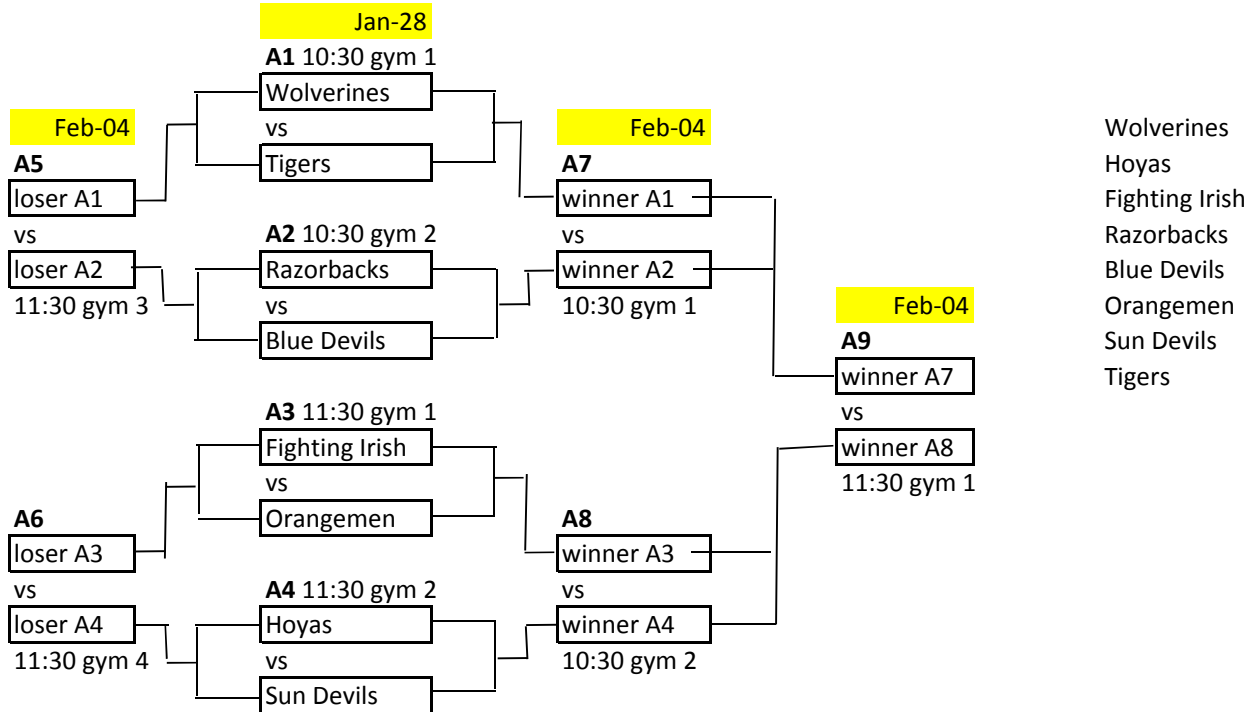

MAJOR BANTAM PLAYOFF SCHEDULE

"A" draw pizza at 12:30, "B" draw pizza at 11:30 on Feb 4

"A" Draw

"B" Draw